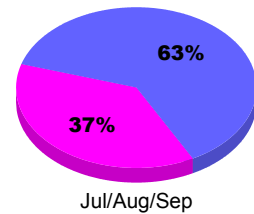

Membership Results
2010-2011

Membership
2009-2010

Month	Net Memb Goal	Actual New Memb	Actual Dropped Memb	Gain/Loss of Memb	Gain/Loss of Memb
Jul/Aug/Sep	36	79	-121	-42	-47
Totals	36	79	-121	-42	-47

Membership Results 2010-2011

Goal, New, Dropped, Gain/Loss

Comparison of Membership Gain/Loss

Current Year Compared to the Previous Year

Gender Comparison 2010-2011

■ Male ■ Female